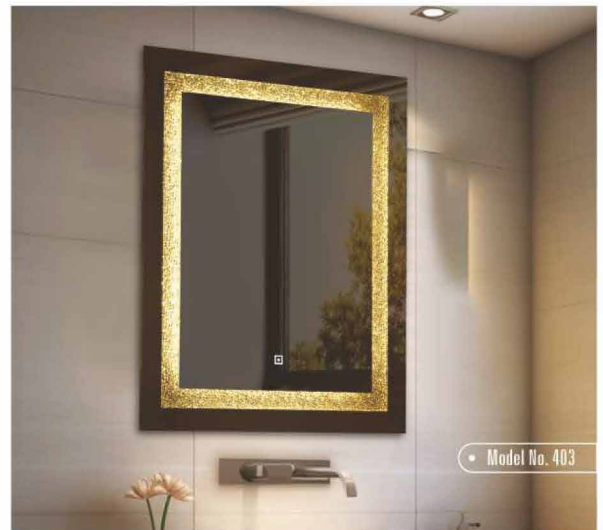

Model No. 403

• RECTANGULAR MIRROR
Size : 24" X 30"
24" X 36" & Customised