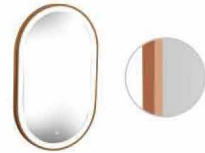

Matt Black

Rose Gold

Matt Gold

Gold

METAL FRAME CAPSULE

Size : 22" X 36"
& Customised

Rose Gold

Model No. 604 •