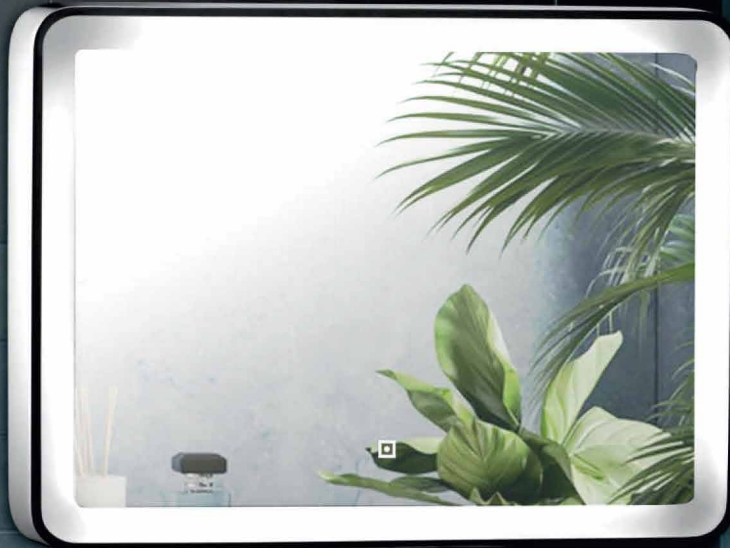

METAL FRAME RECTANGULAR

Chrome

Model No. 603