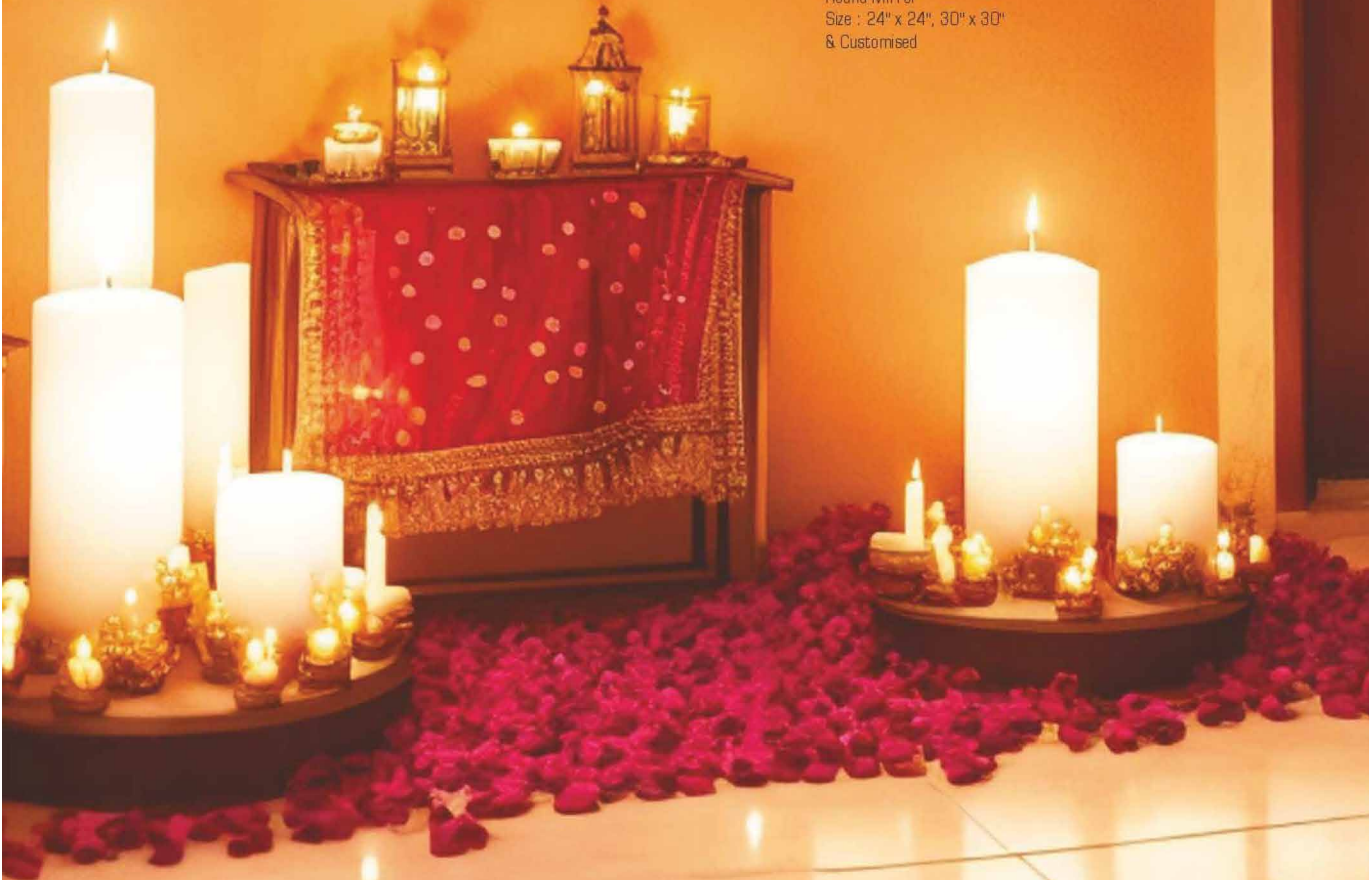

• Model No. 1001

• Model No. 1002

• Model No. 1003

• Model No. 1004

• Model No. 1005

Round Mirror
Size : 24" x 24", 30" x 30"
& Customised

Reflect your dreams, illuminate your path