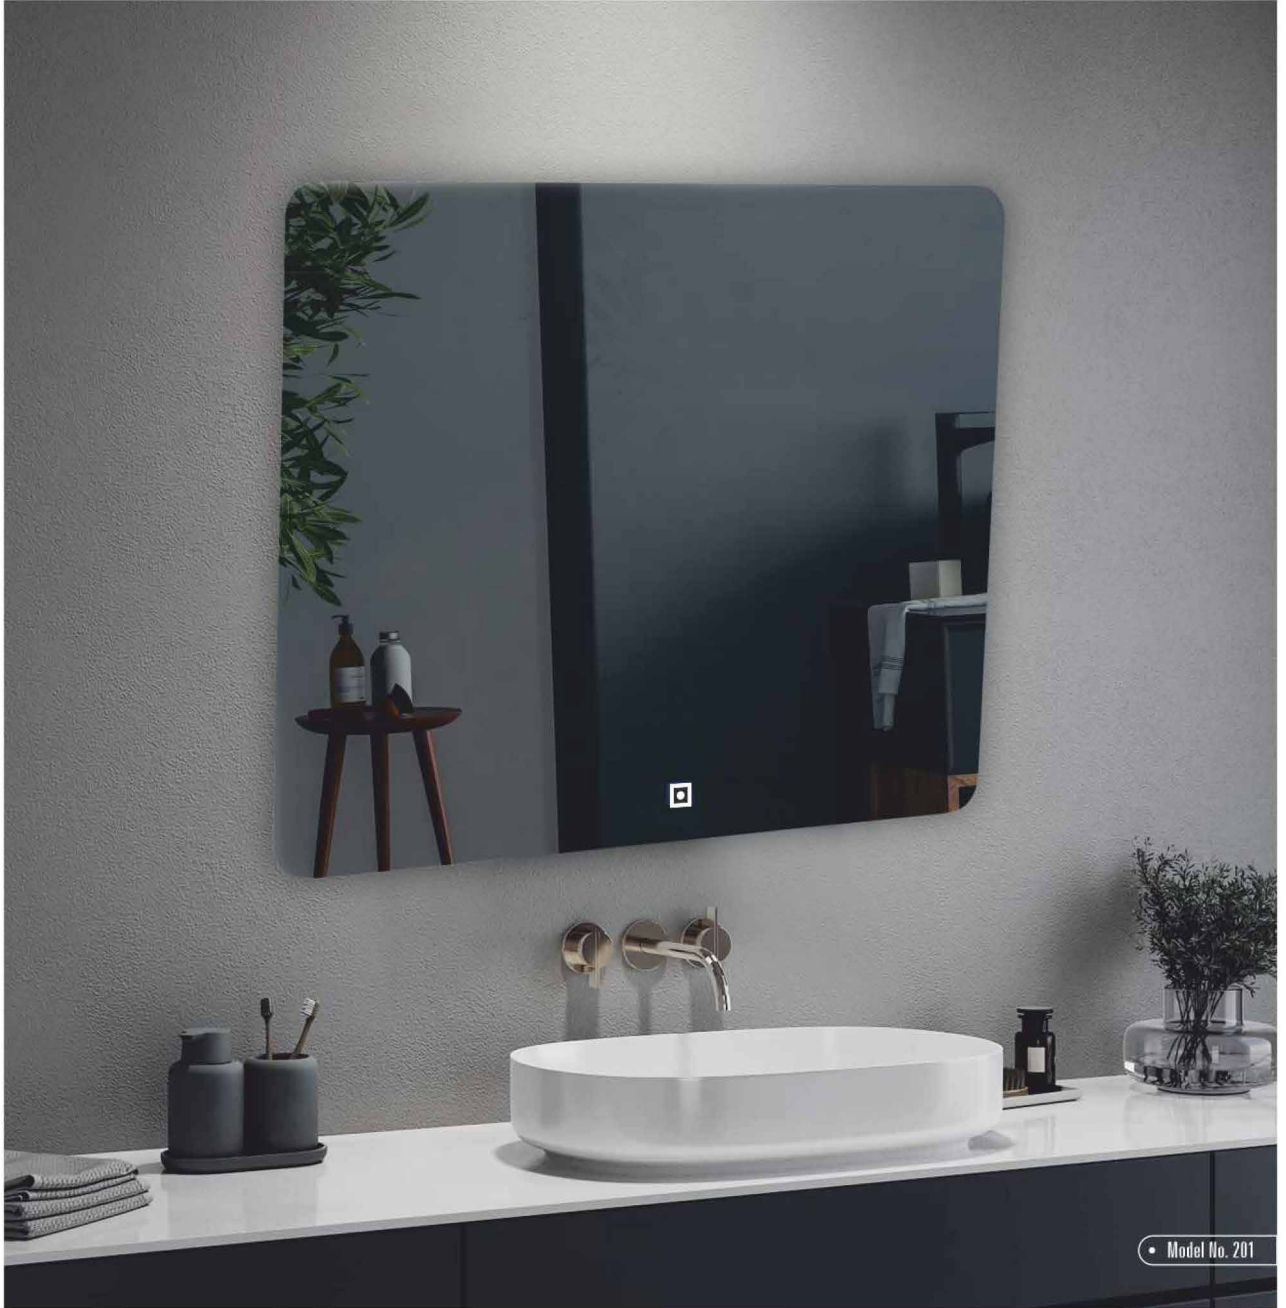

ROUND BACK LIT

Size : 24" X 24",
30" X 30" & Customised

PLAIN MIRRORS

Size : 24" x 30"
& Customised

• Model No. 201

Beautifully Reflective

PLAIN MIRRORS

Size : 24" x 30"
& Customised