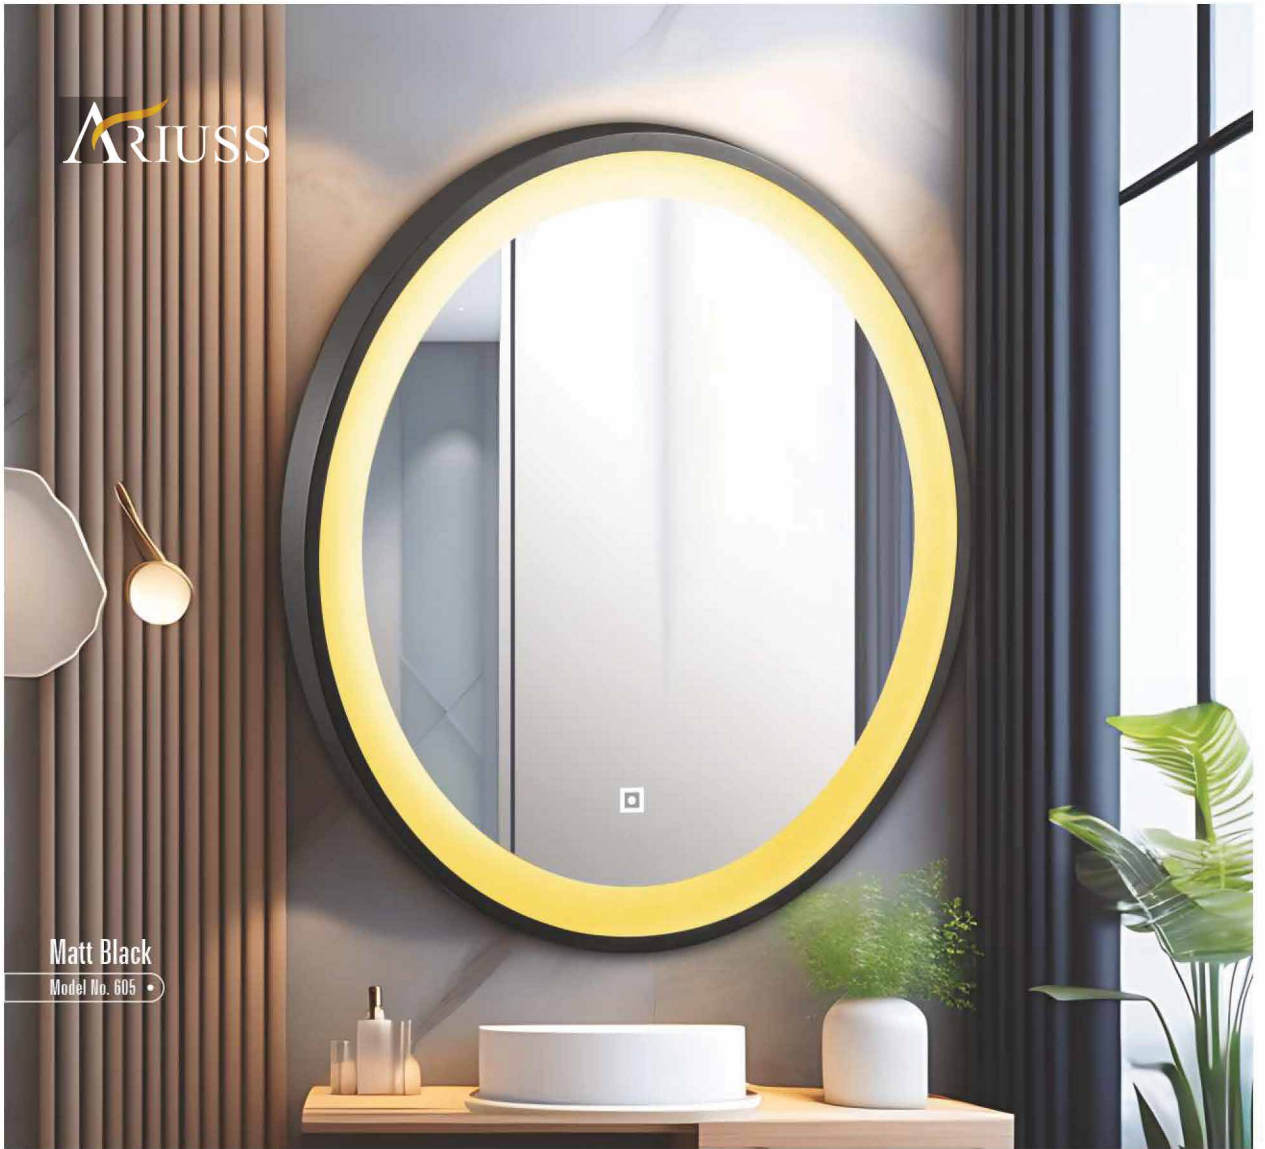

Matt Black

Model No. 605

METAL FRAME ROUND

Size : 24" X 24"
30" x 30" & Customised