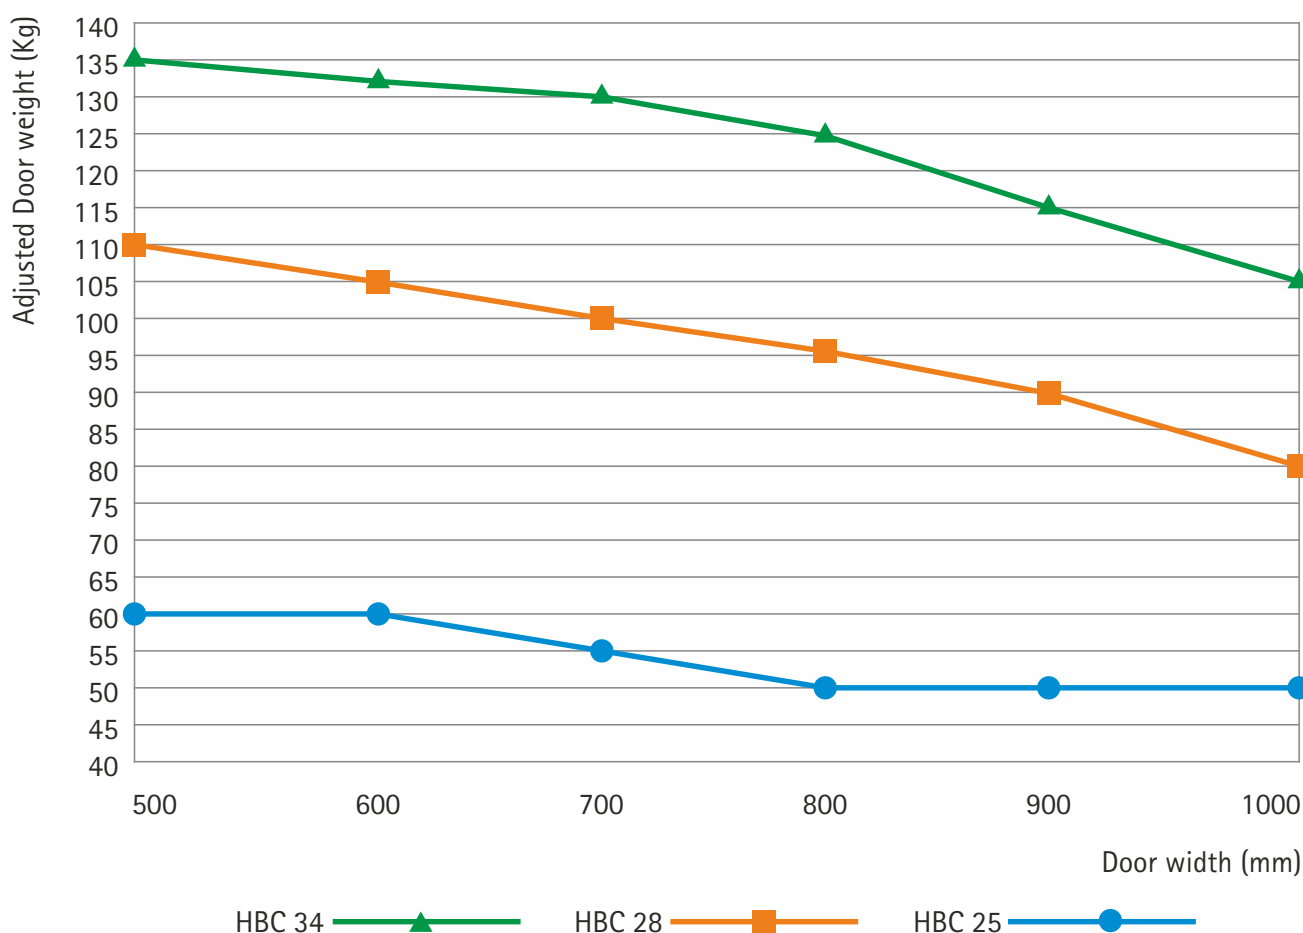

Note:- No more than 3 hinges to be suggested per door

Weight to Width Ratio Graph

Graph shows weight to width ratio for door without door closer with max 3 Nos of hinges

Graph

Hinge Position: Diagram

Below are two options for hinges installation: