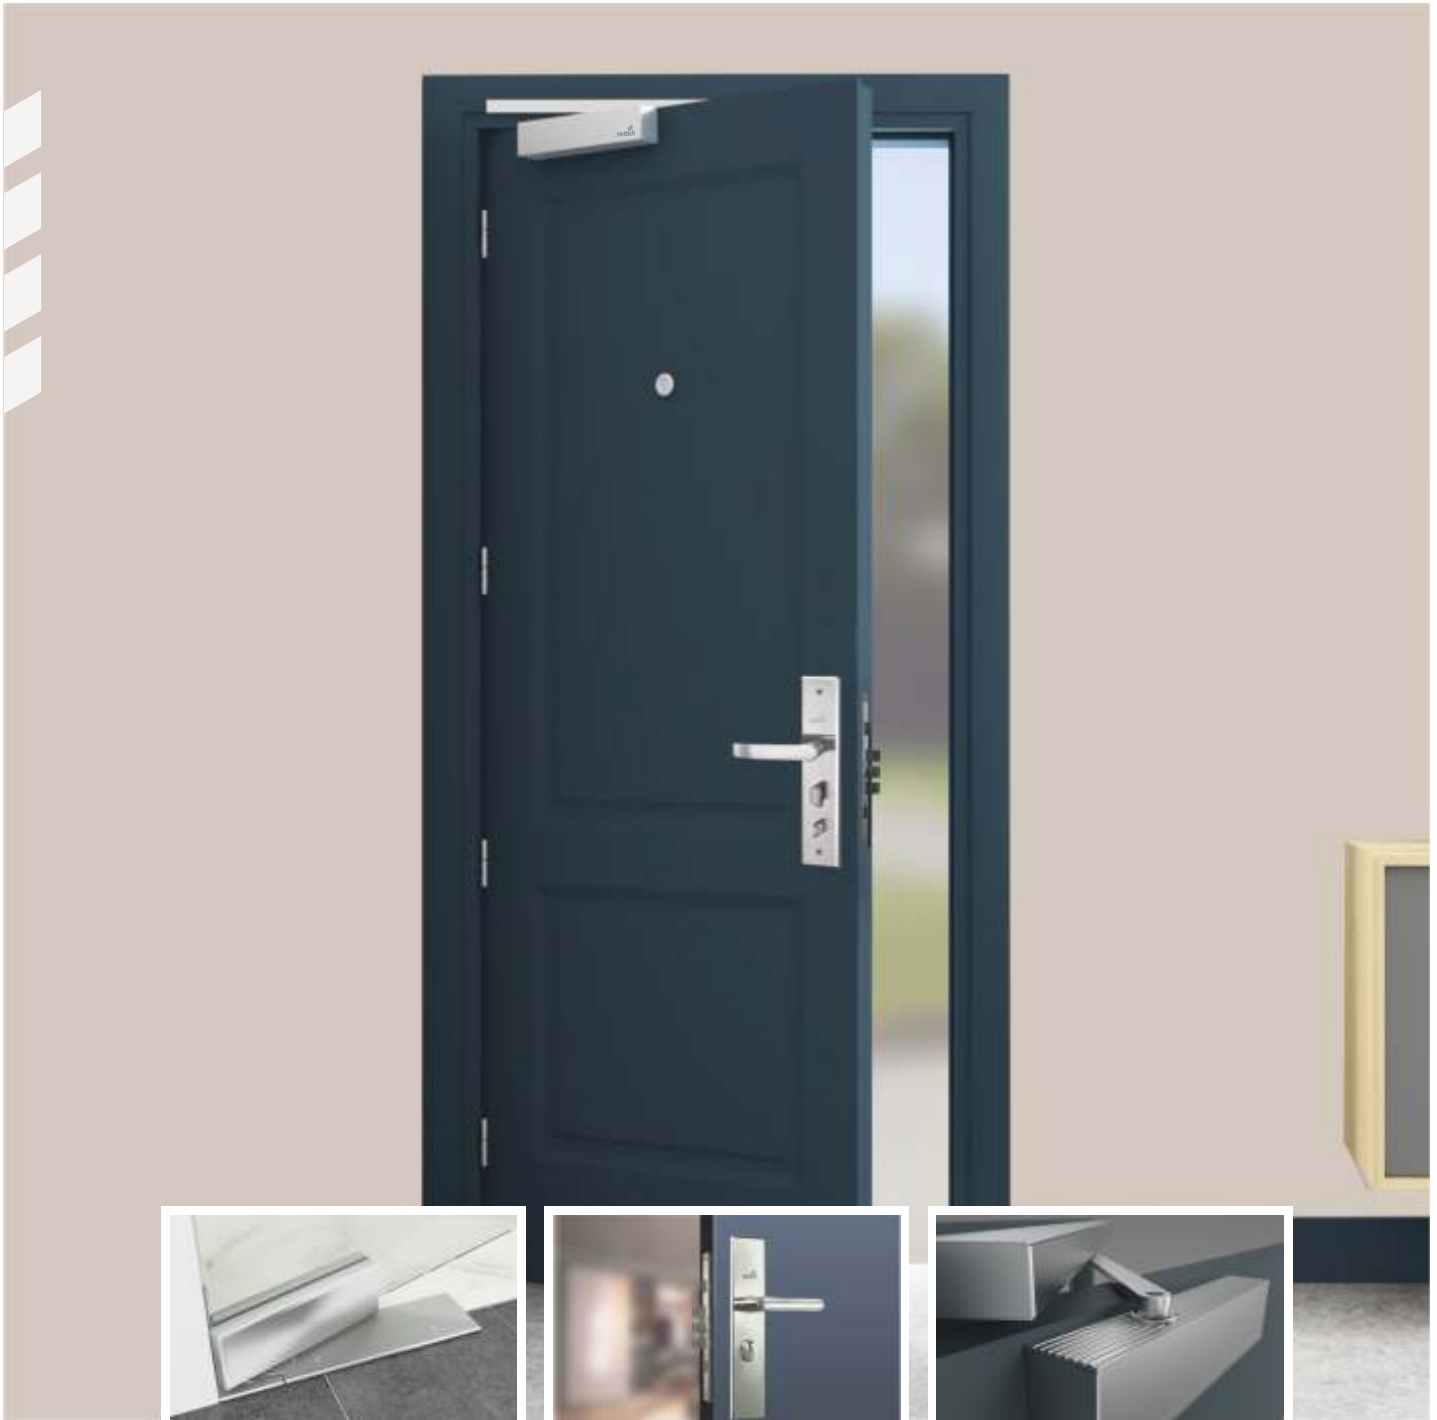

Floor Spring

Main Door Locks

Door Closer

Architectural Hardware

Open the doors to magic

Hettich Architectural Hardware solutions are a perfect combination of cutting-edge German technology and exceptional design to keep your residential and commercial spaces smart and secure. From controlling the movement of doors through doors closer to secured locking solutions, from elegant glass solutions to the application of acoustic seals for extra comfort; the range has it all.