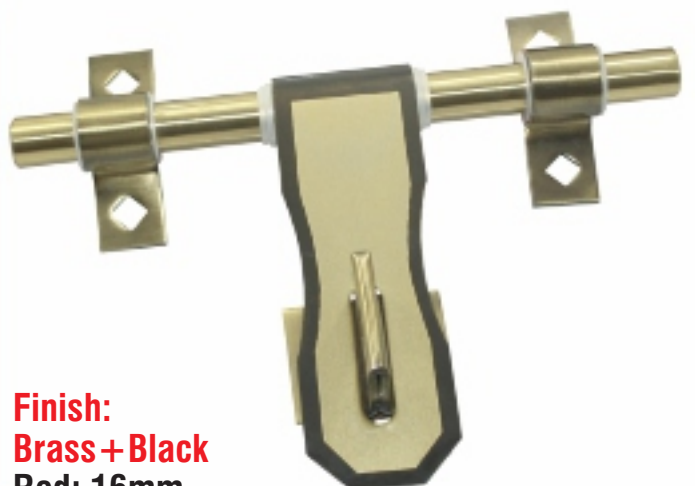

Finish:
Designer
Rod: 16mm

BADSHAH ALDROP

CODE	645	646	648	647
SIZE	6"	8"	10"	12"

Finish:
Designer
Rod: 16mm

LAWA ALDROP

CODE	694	695	696	697	663
SIZE	6"	8"	10"	12"	16"

Finish:
Brass + Black
Rod: 16mm

NIK ALDROP - SS