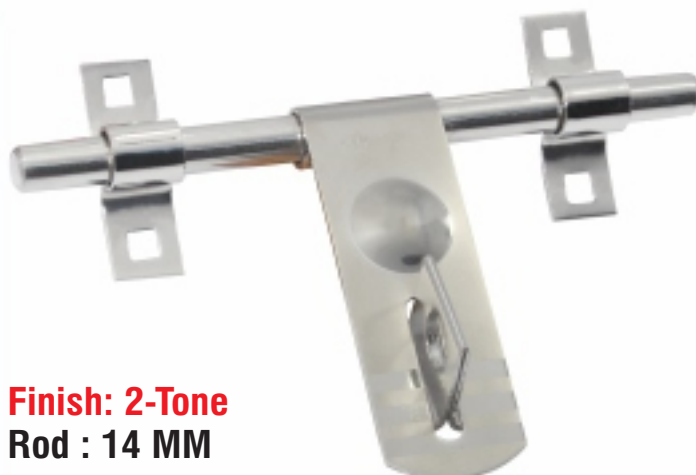

Finish: 2-Tone
Rod : 14 MM

APPLE I- ALDROP

CODE	668	530	531	532
SIZE	6"	8"	10"	12"

Finish: 2-Tone
Rod : 14 MM

MOON ALDROP

CODE	674	448	449	450
SIZE	6"	8"	10"	12"

Finish: 2-Tone
Rod : 14 MM

MANGO ALDROP