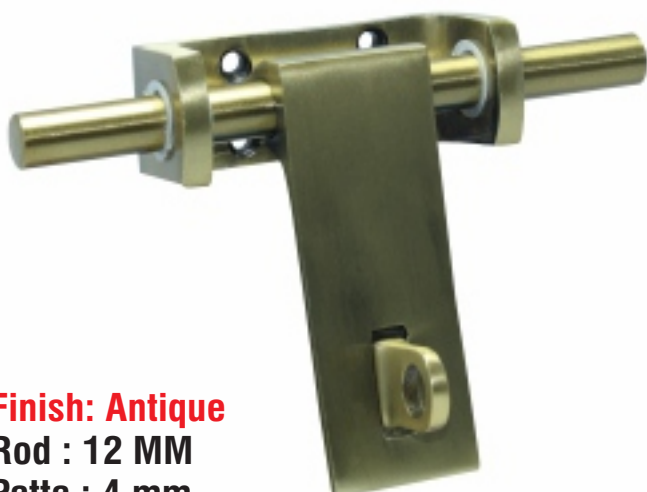

BOX ALDROP RIDER PLAIN

CODE	466
SIZE	6"

Finish: Antique

Rod : 12 MM

Patta : 4 mm