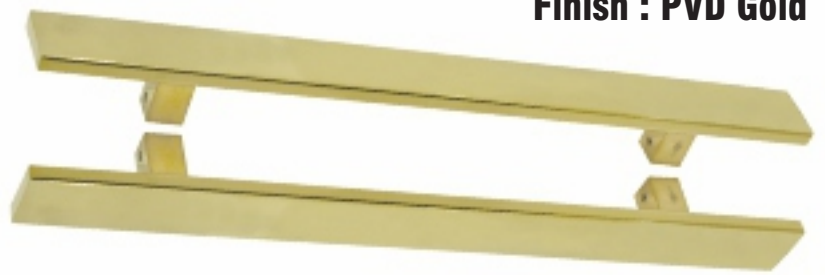

GLASS DOOR HANDLE (10X40)

Finish : PVD Gold

CODE	16402	16403	16404
SIZE	END TO END 450 MM HOLE TO HOLE 300 MM	END TO END 600 MM HOLE TO HOLE 450 MM	END TO END 600 MM HOLE TO HOLE 450 MM