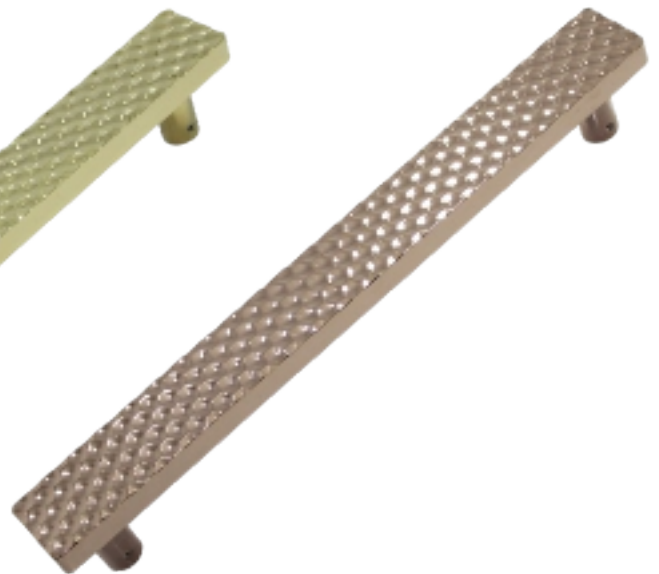

DORIS (Pvd Rose Gold)

CODE	16865	16866	16867
SIZE	300MM	450MM	600MM