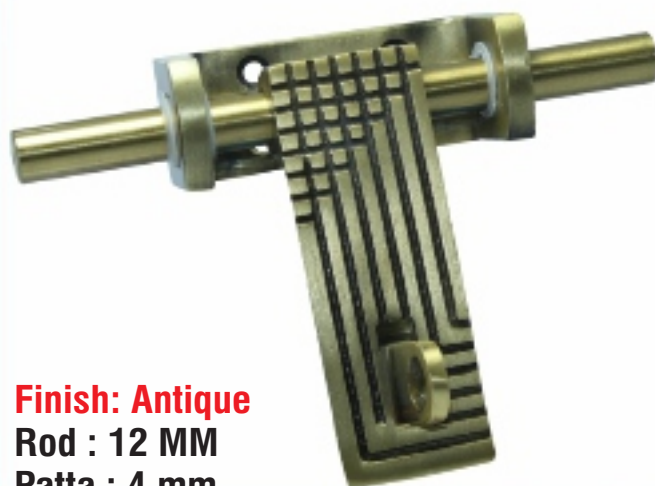

BOX ALDROP LAKSH

CODE	468
SIZE	6"

Finish: Antique

Rod : 12 MM

Patta : 4 mm