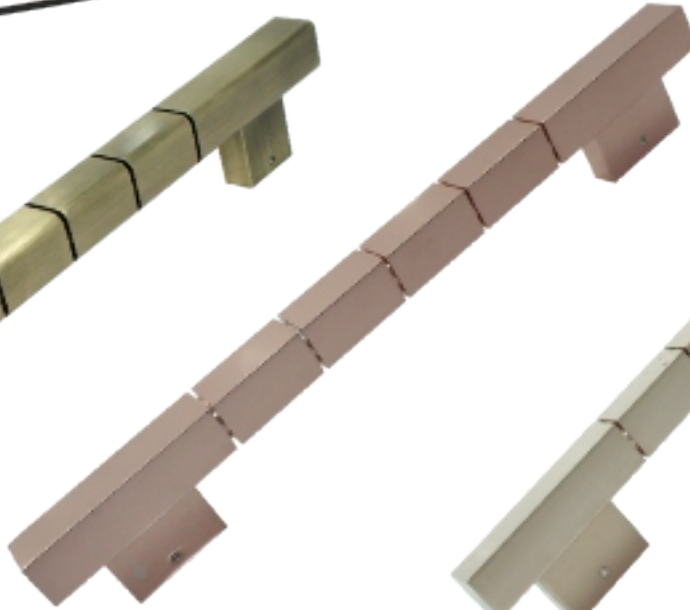

CODE	1261	1262	1263
SIZE	12"	16"	20"

RAMBO (Antique)

CODE	1273	1274
SIZE	12"	16"

STORE[®]

DOOR PULL HANDLES

SUNAR (B. Antique)

CODE	15950	15473	15474
SIZE	12"	18"	24"

SUNAR (Copper)