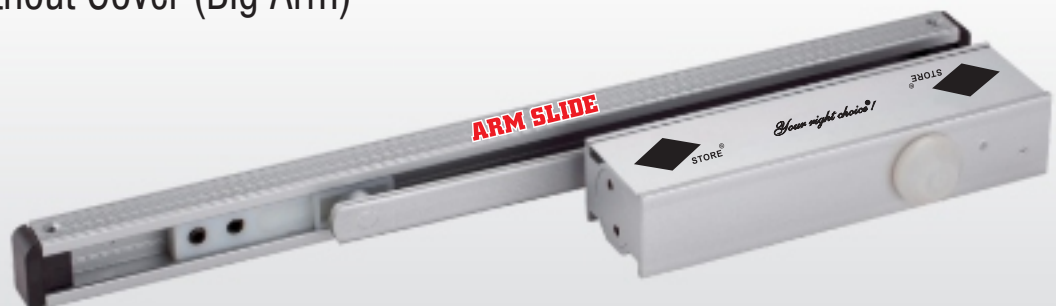

DOOR CLOSER HOLD OPEN (110-120KG)

Finish : Silver Without Cover (Big Arm)

Code : 2308