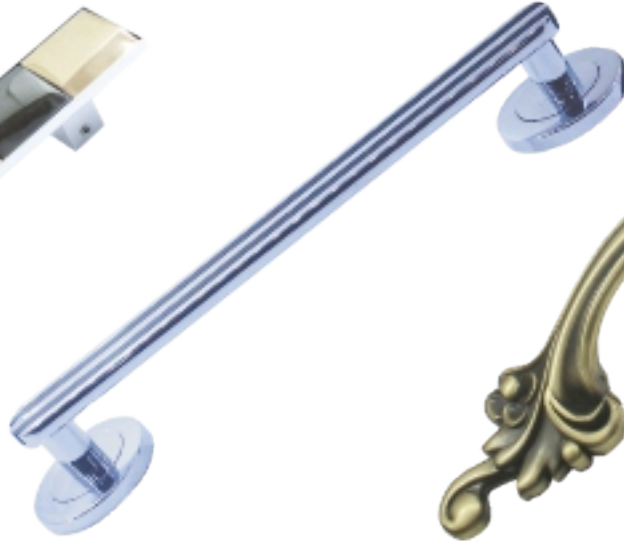

CADBURY (Glossy+Marbel)

CLIMBER (B. Antique)

CHOCOLATE (Wenge)

CODE	9151
SIZE	10"