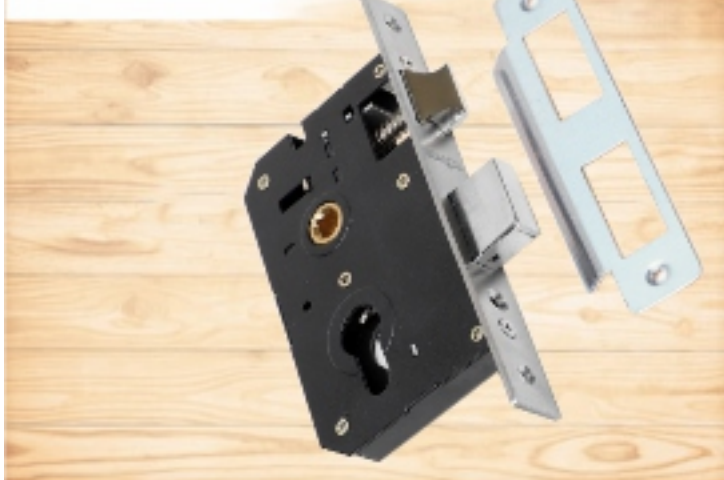

Finish: Antique, Code: 2123

TURBO LATCH HANDLE

Finish: Antique, Code: 2330

KY LONG KEY LOCK BODY - BISCUIT
Finish: Black S.S, Code: 2104

KY LONG KEY LOCK BODY - BULLET
Finish: Black S.S, Code: 2105

LOCK BODY BISCUIT-7"
Finish: Black S.S, Code: 2103