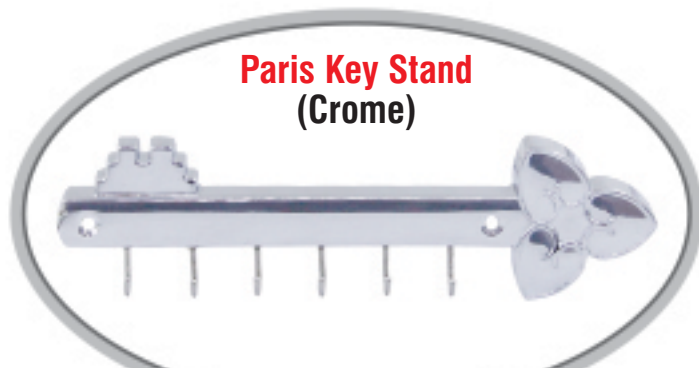

Paris Key Stand
(Crome)

CODE 1080 **SIZE** 6-PIN **MRP PER PC.** **BOX PACKING** 16 Pcs.