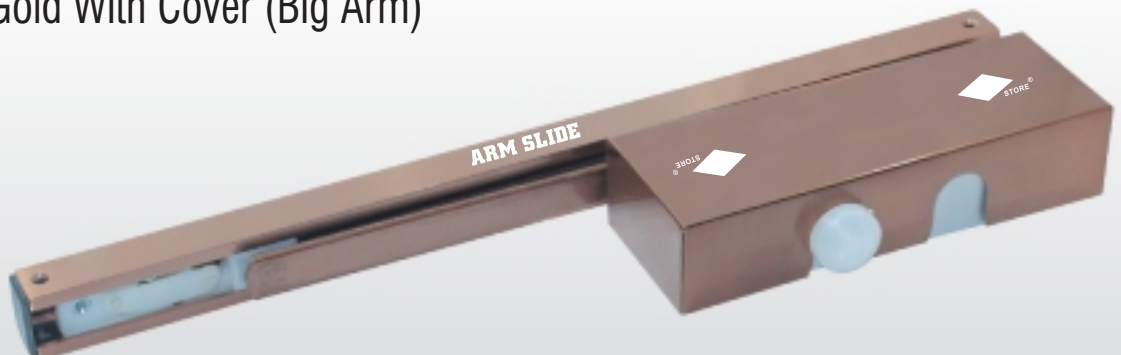

DOOR CLOSER HOLD OPEN (110-120KG)

Finish : Rose Gold With Cover (Big Arm)

Code : 2369