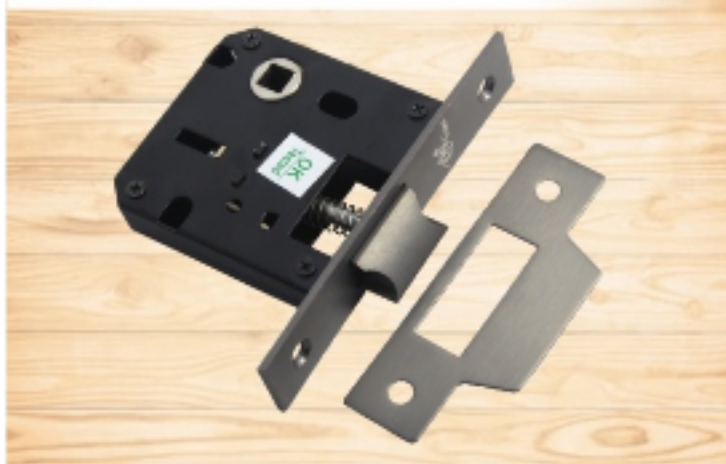

Finish: Black, Code: 2698

BABY LATCH (SPL)

Finish: Antiq., Code: 2699

LOCK BODY DEAD BIG BISCUIT (CY BIG HOLE)

Finish: Black+S.S, Code: 2100

LOCK BODY - 50 X 85 X 9" (SPL)
Finish: Antique Black, Code: 2539