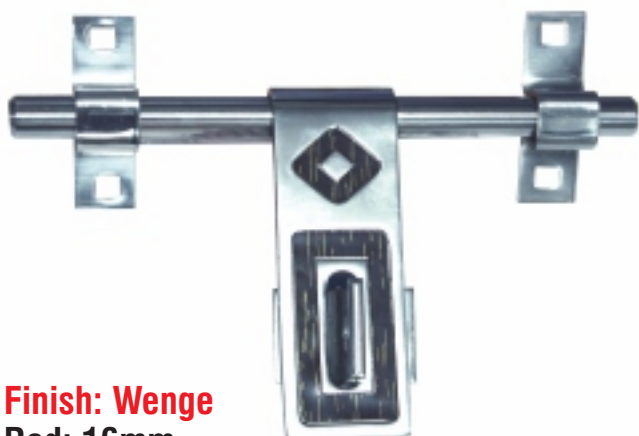

BOX ALDROP CUT - SS

CODE	141
SIZE	6"

Finish: 2-Tone
Rod: 12mm

BOX ALDROP PLAIN - SS

CODE	142
SIZE	6"

Finish: 2-Tone
Rod: 12mm

HAPPY ALDROP - SS

CODE	131	132	133	135	134
SIZE	8"	10"	12"	14"	16"