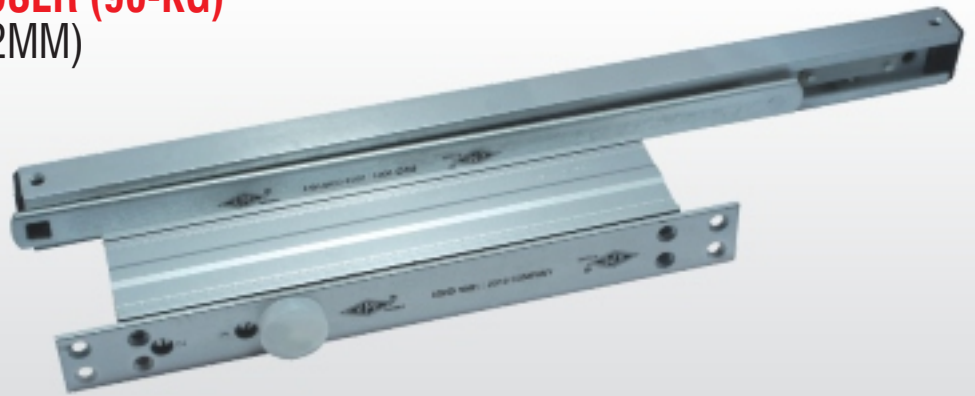

CONCEALED DOOR CLOSER (90-KG)

Finish : Silver (40MM/32MM)

Code : 2426