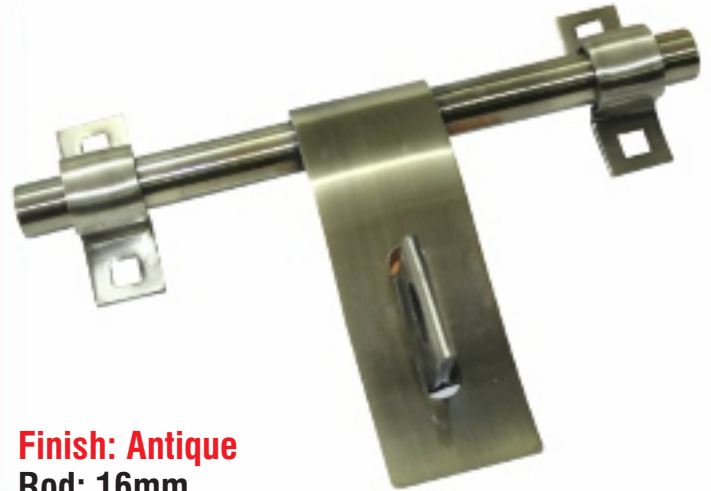

GOLDY ALDROP - SS

CODE	195	194	196
SIZE	8"	10"	12"

Finish: Antique
Rod: 16mm