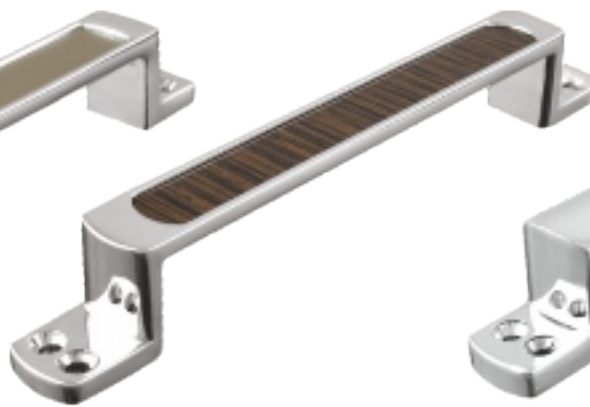

GOLI (2-Tone)

CODE	7050	7051	7052
SIZE	96mm	128mm	160mm

GUDDU (2-Tone)

CODE	3401	3402	3403
SIZE	96mm	128mm	160mm

FLAT HANDLE (2-Tone)

CODE	7102
SIZE	6"

FLAT HANDLE (Wenge)

CODE	7101
SIZE	6"