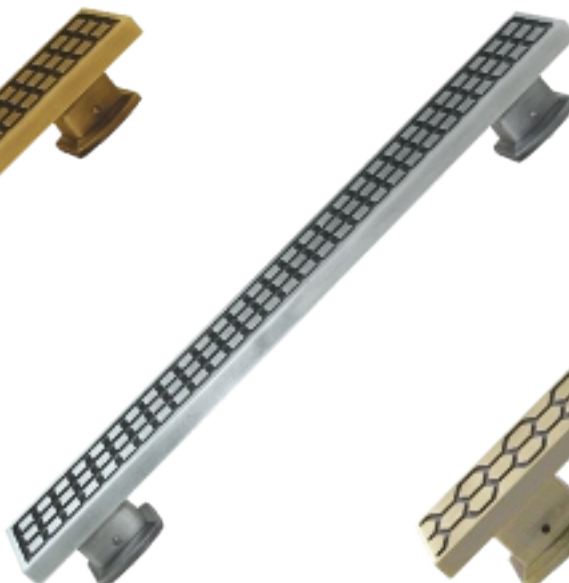

CARPET 12x50 (Antique)

CARPET 12x50 (Silver)

CODE	9172	9173	9174	9175
SIZE	12"X15"	16"X19"	20"X23"	24"X27"