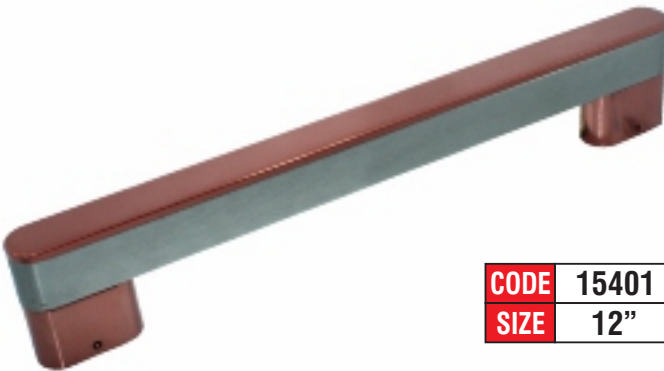

GLASS DOOR HANDLE (SWIS)

Finish : Copper