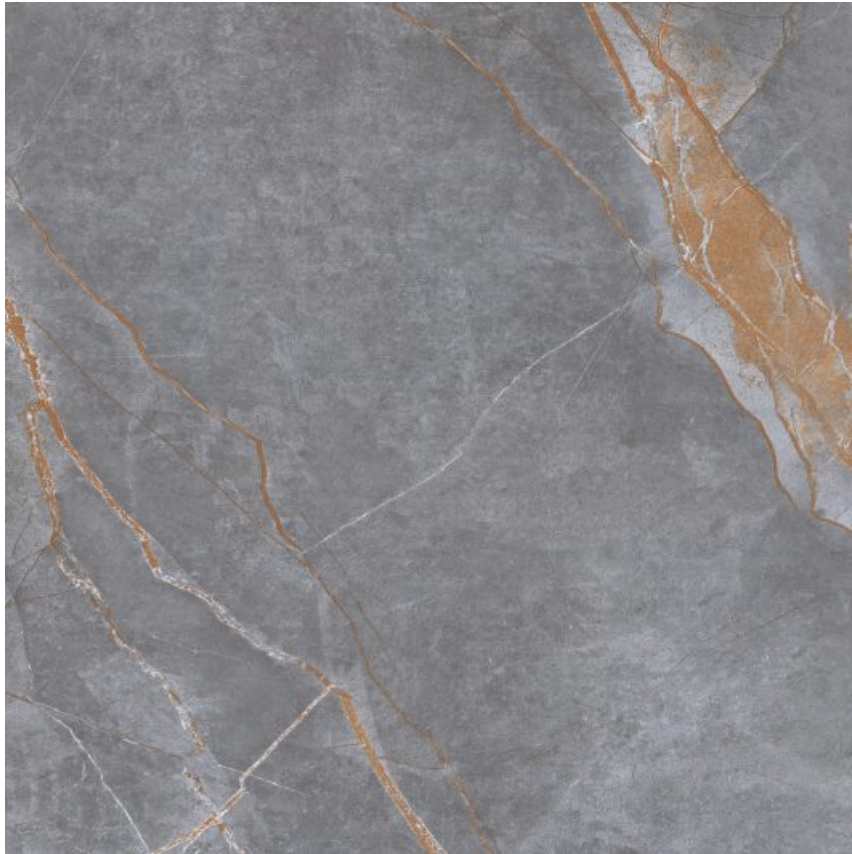

primera
by *Kajaria*

Rosalia Wood

Matt

Satin White Marble

Matt

600x600MM
MATT

primera
by *Kajaria*

Siena Natural