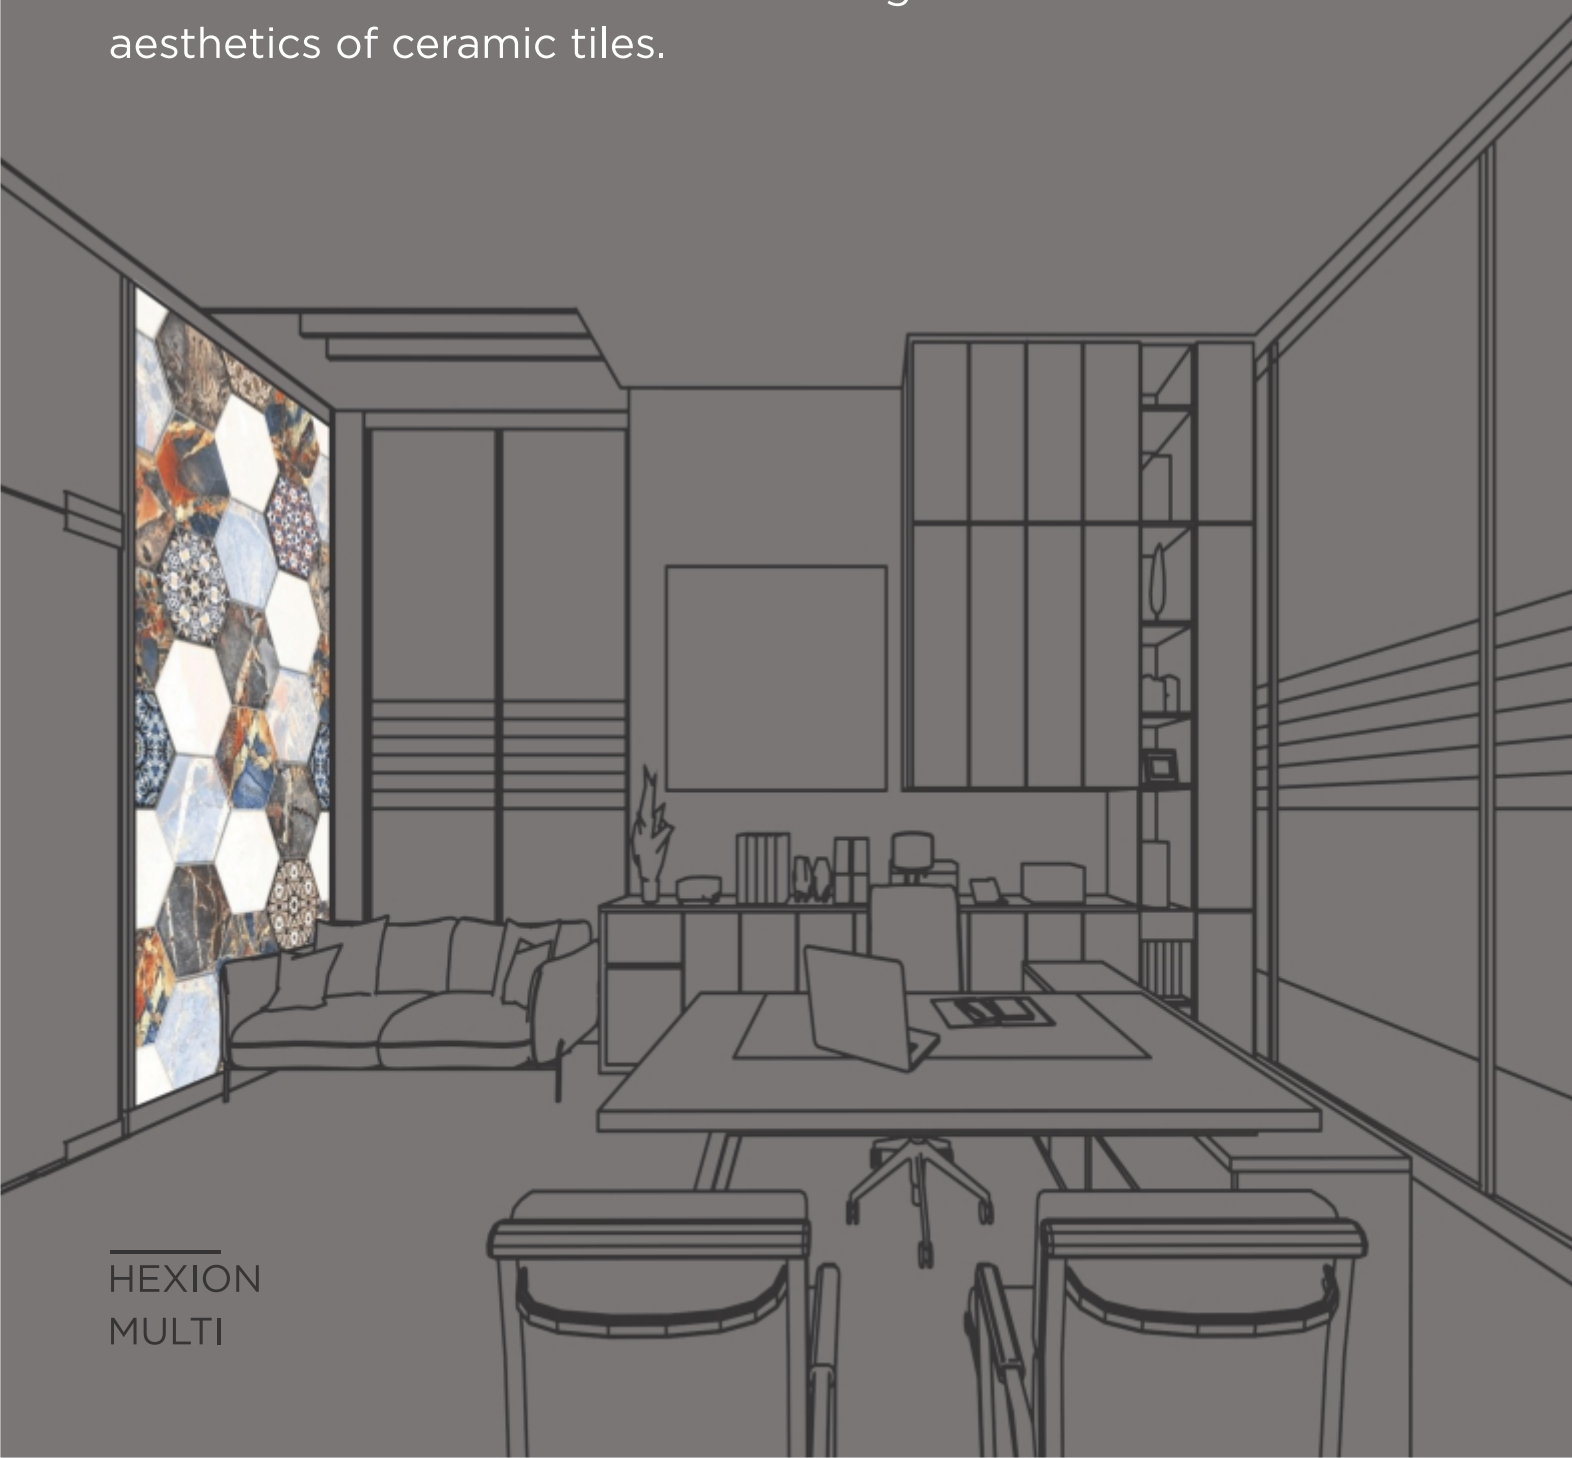

Thermal Resistant

Zero Maintenance

Easy To Clean

High Flexural Strength

**30X60 & 15X60** cm

The Trend's unique designs are the epitome of fashion and luxury. These sophisticated and elegant patterns that set the collection apart are classy enough to stay in trend for years to come, From contemporary to classic, urban to rural spaces, The Trend collection offers floor and wall tiles to suit all tastes and decor sensibilities. With a delicate and classy finish, it offers the latest trends while adhering to the traditional aesthetics of ceramic tiles.