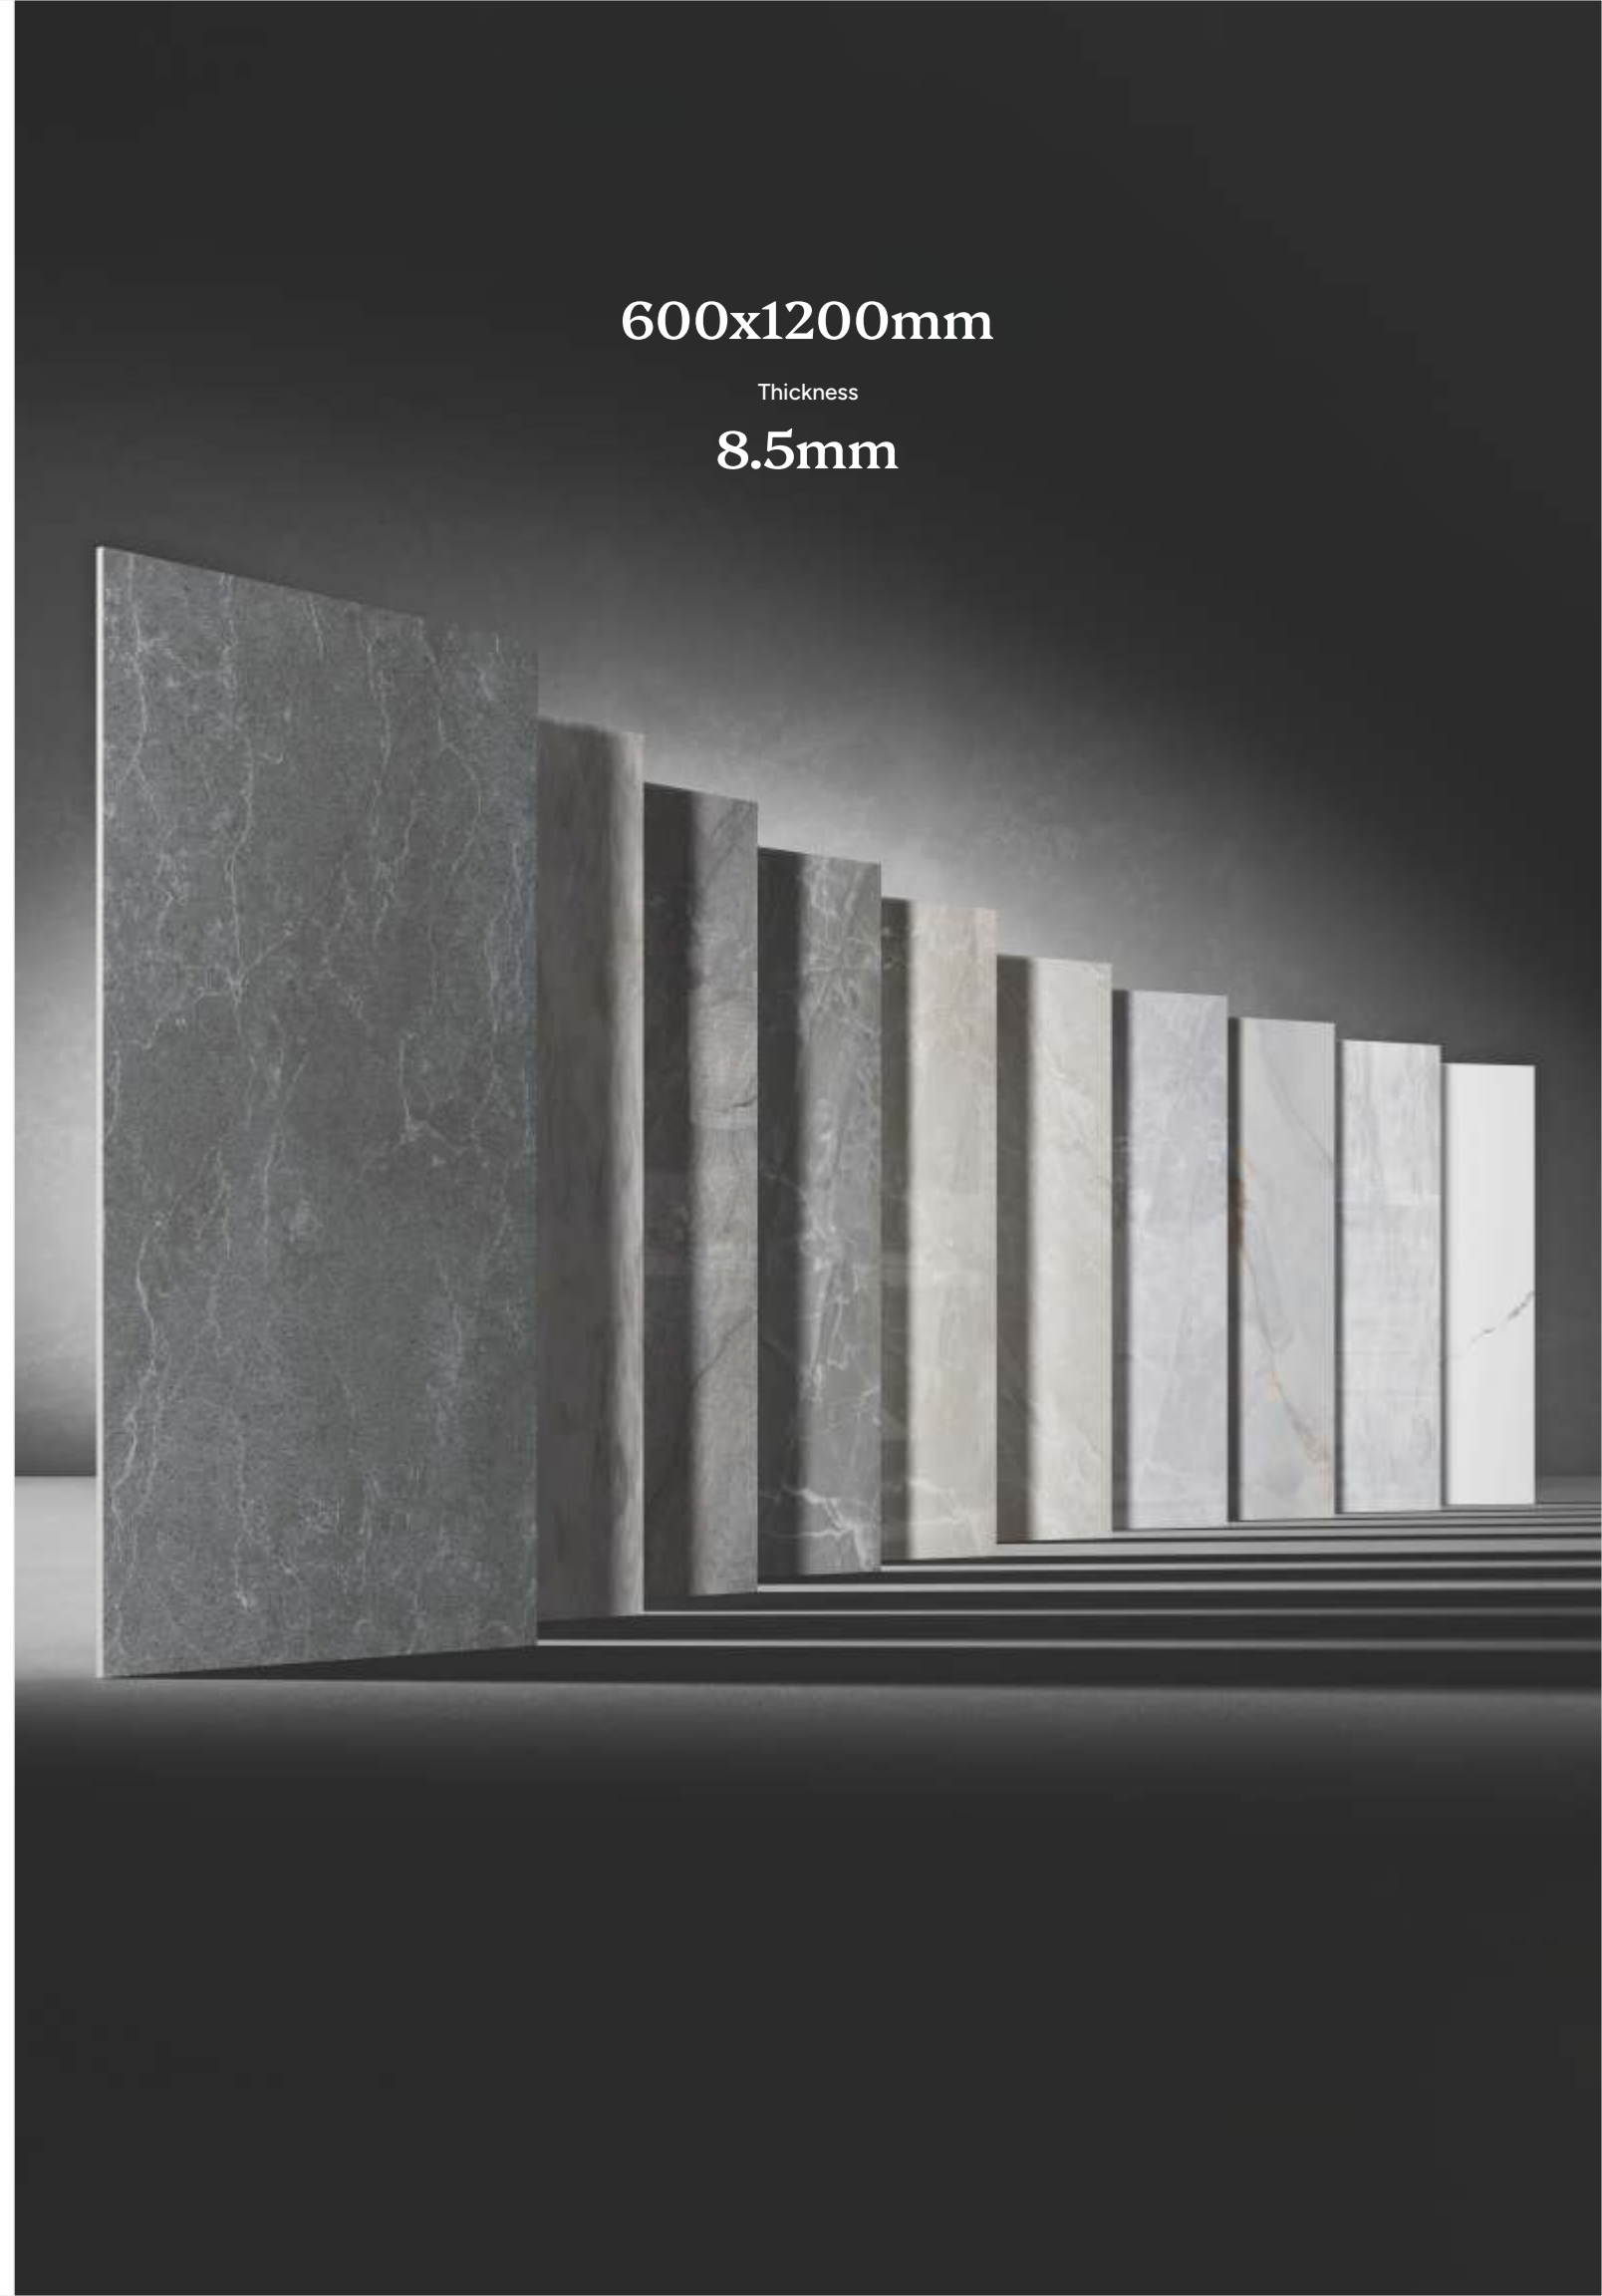

Matt Carving Surface

- Stain Resistant
- Easy Maintenance
- Natural Effect

Statements of grace and utility, the timeless and signature surfaces from the Competitive 2.0 collection from the house of Simpolo, redefine sophistication, elegance, and functionality, delivering all of them equally to your spaces.

600x1200mm

Thickness

8.5mm