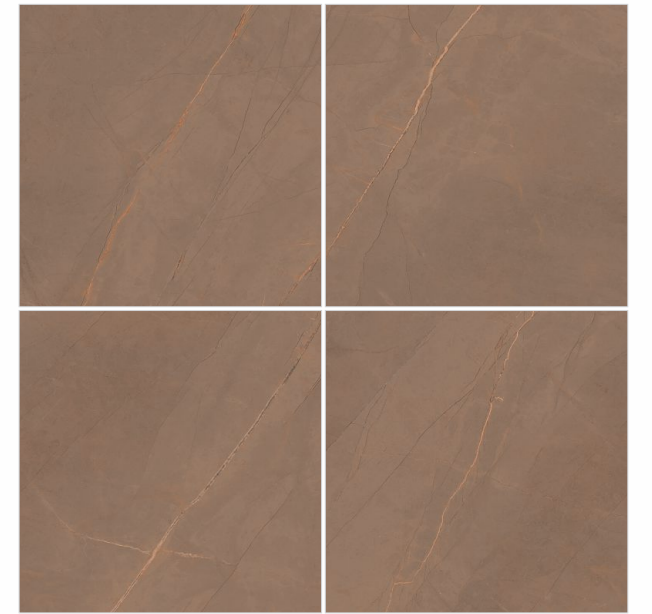

TERRA DURO COLLECTION

Floor **Pulpis Dove & Carbon**
Size **60x60cm**
Surface **Matt**

VEINO CAMEL

Random-4

PULPIS COFFEE

Random-4

PULPIS DOVE

Random-4