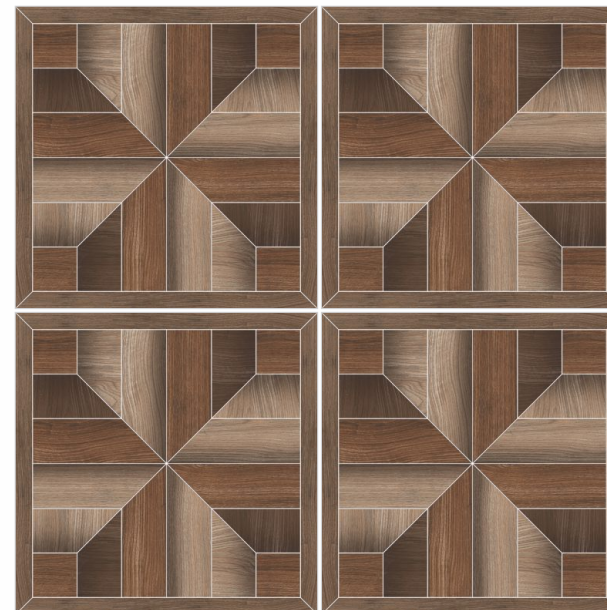

RUG FREMA

Floor **Rug Frema**
Size **60x60cm**
Surface **Matt**

RUG STAR

RUG SQUERO

RUG DIMENSA

RUG OXIDO

Size - **60x60cm**
Surface - **Matt**
Thickness - **9mm**

TERRA DURO COLLECTION