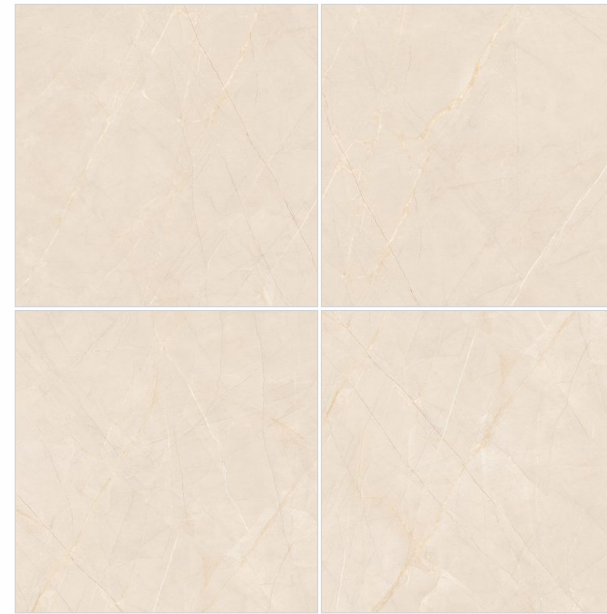

PULPIS CARBON

Random-4

Size - **60x60cm**
Surface - **Matt**
Thickness - **9mm**

TERRA DURO COLLECTION

Floor **Crema Sandy**
Size **60x60cm**
Surface **Matt**

ARMANIA CREAM

Random-4

ARMANIA SILVER