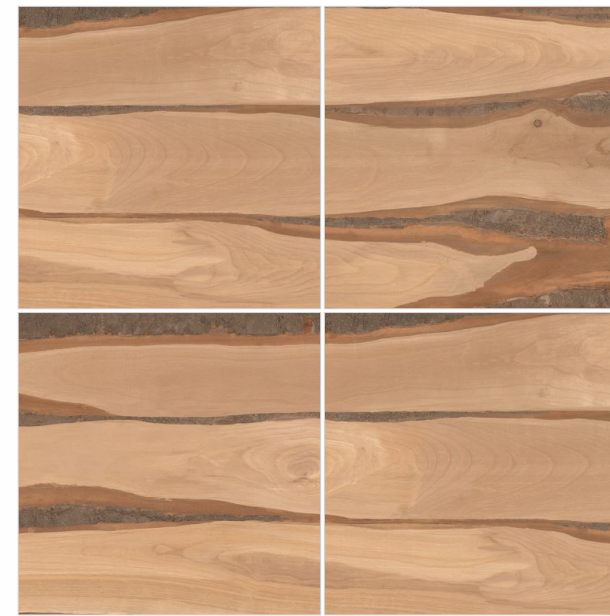

TAUPE STREPO

Random-4

MUSHROOM STREPO

BRONCO STREPO

Size - **60x60cm**
Surface - **Matt**
Thickness - **9mm**

TERRA DURO COLLECTION

Floor **Tulip Beige**
Size **60x60cm**
Surface **Matt**

TULIP BEIGE