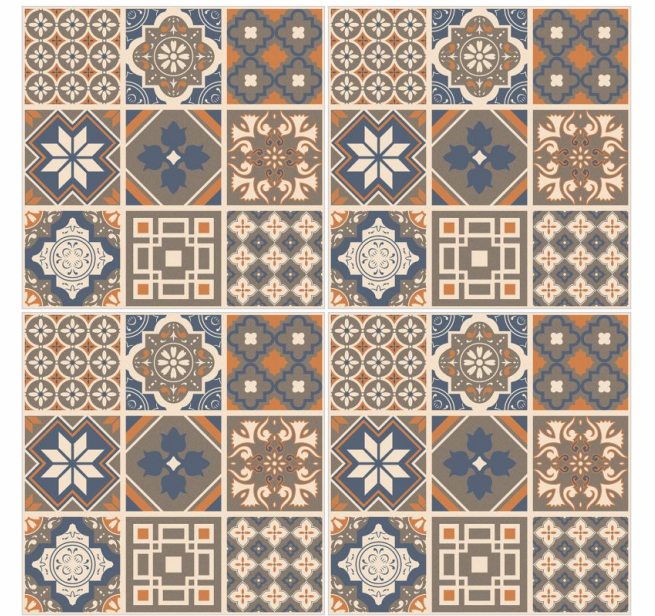

ARTO VINTAGE