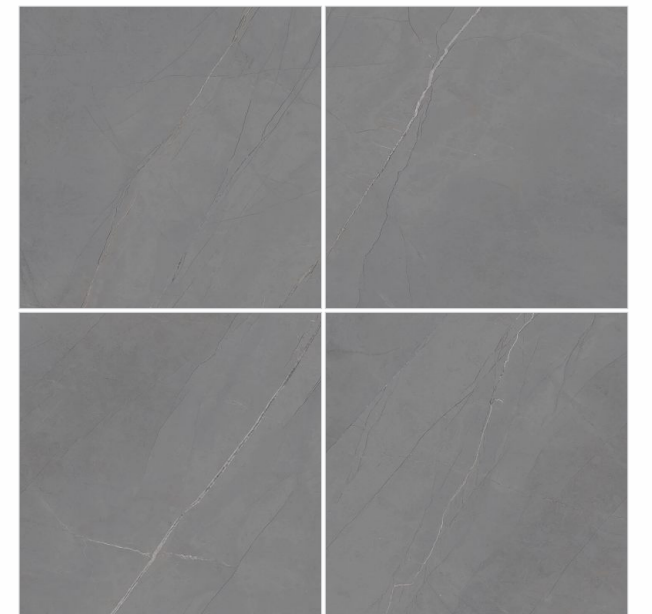

PULPIS CARBON

Random-4

Size - **60x60cm**
Surface - **Matt**
Thickness - **9mm**