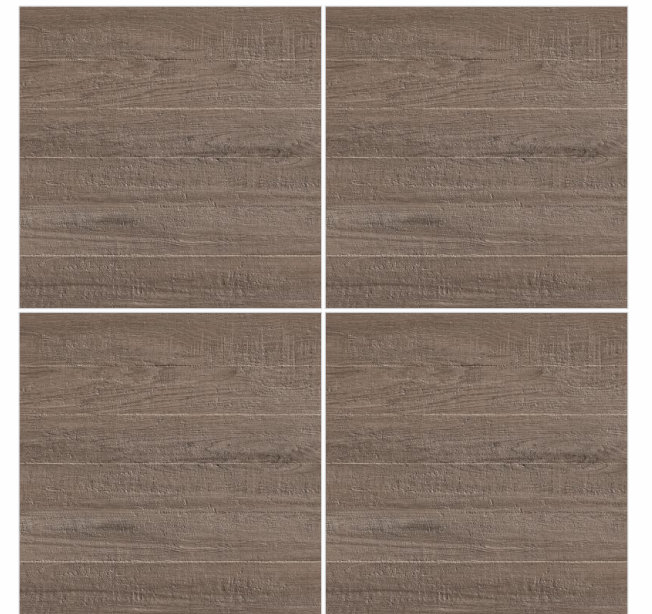

TAUPE STREPO

Random-4

MUSHROOM STREPO

BRONCO STREPO

Size - **60x60cm**
Surface - **Matt**
Thickness - **9mm**

TERRA DURO COLLECTION

Floor **Tulip Beige**
Size **60x60cm**
Surface **Matt**

TULIP BEIGE