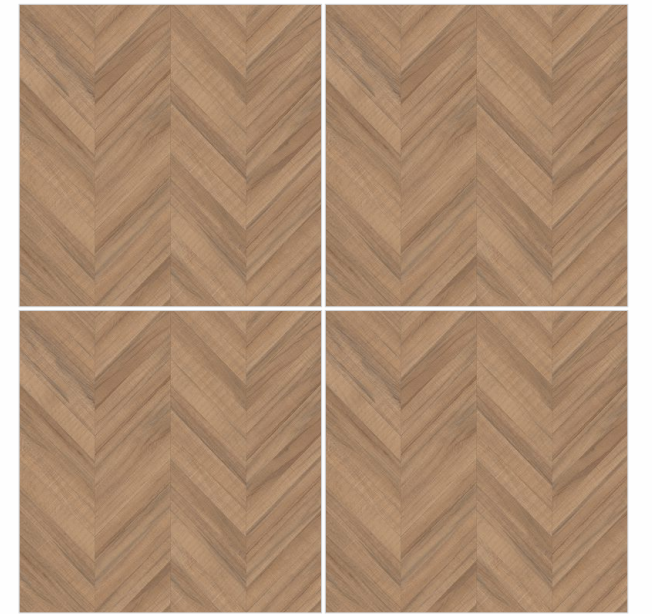

OAK PURO

OAK CAMEL

ARROW WOOD

NATURAL OAK

FOREST WOOD

Random-4

Size - **60x60cm**
Surface - **Matt**
Thickness - **9mm**

Floor **Arrow Wood**
Size **60x60cm**
Surface **Matt**