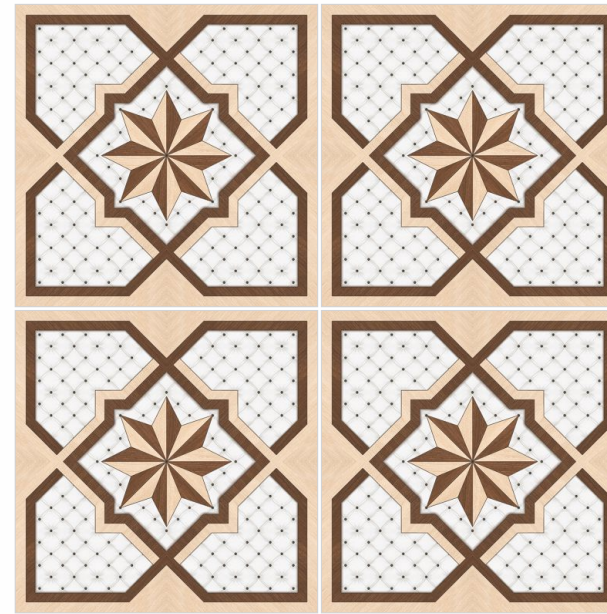

Random-4

RUG STAR