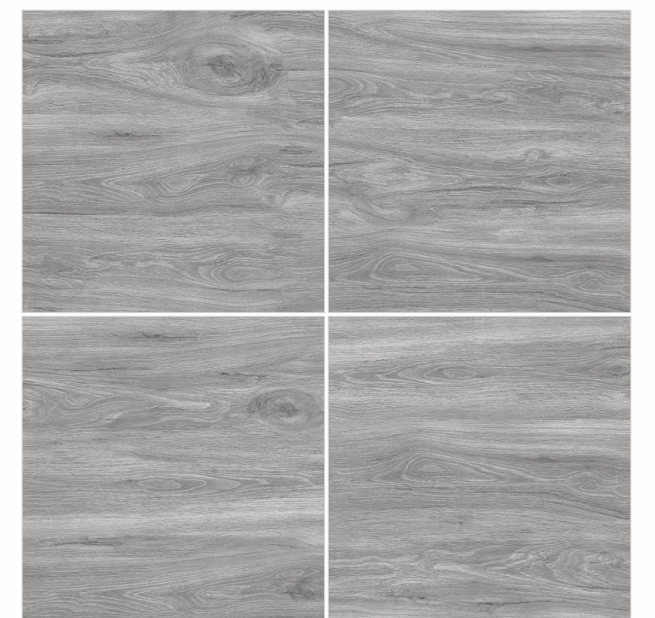

TIMBER GREY

Size - **60x60cm**
Surface - **Matt**
Thickness - **9mm**