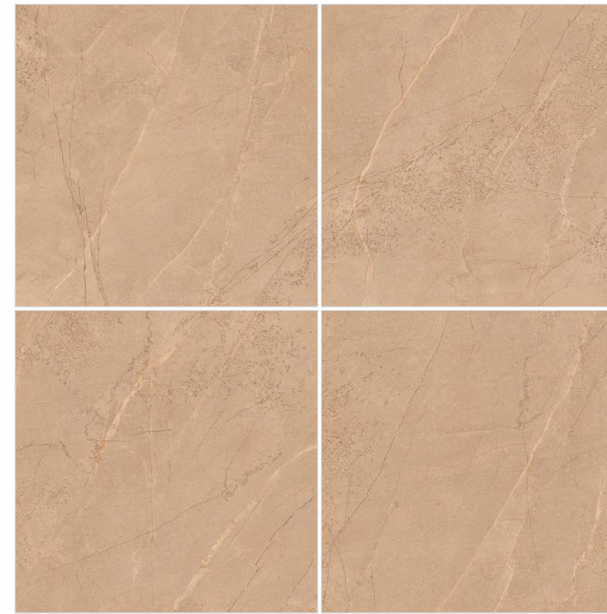

TERRA DURO COLLECTION

Floor **Pulpis Dove & Carbon**
Size **60x60cm**
Surface **Matt**

VEINO CAMEL

Random-4

PULPIS COFFEE

Random-4

PULPIS DOVE

Random-4